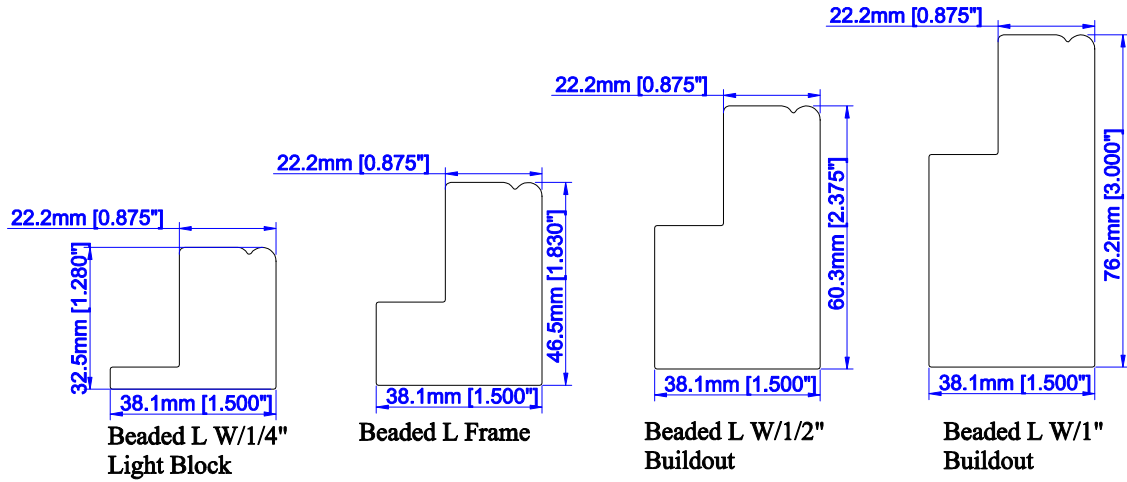

# Frame Styles

**2" Camber Deco Frame**

**2" Classic Deco Frame**

**2" Deco Sill Plate**

**3" Ridge Deco Frame**

**Tilt Out Z Frame**

**Ridge Deco Sill Plate**

**1 1/4" Beaded Z Frame**

1 3/4" T Post W/ 3/4" Light  
Block (L/Z/HS)

Scribe Trim

3" Deco Sill Frame

2" Sill Plate with 5/8"  
Light Block (Deco)

2" Sill Plate with 3/8"  
Light Block (Deco)

1.5" Sill Plate with  
5/8" Light Block  
(Deco)

1.5" Sill Plate with  
3/8" Light Block  
(Deco)

**Frame Styles**

**Corner Post W/ 3/4"  
Light Block (L/Z/HS)**

**Corner Post W/ 1/4"  
Light Block (Deco)**

**Bay Post W/ 3/4"  
Light Block (L/Z/HS)**

**Bay Post W/ 1/4"  
Light Block (Deco)**