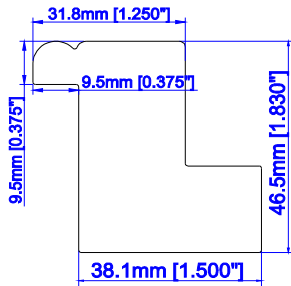

# Frame Styles

**2" Camber Deco Frame**

**2" Classic Deco Frame**

**2" Deco Sill Plate**

**3" Ridge Deco Frame**

**Tilt Out Z Frame**

**Ridge Deco Sill Plate**

**1 1/4" Beaded Z Frame**

**1 1/2" Bullnose Z Frame**

**2" Bel Air Z Frame**

**3" Crown Z Frame**

**3" Crown Z Sill Plate**

1 3/4" T Post W/ 3/4" Light  
Block (L/Z/HS)

Scribe Trim

3" Deco Sill Frame

2" Sill Plate with 5/8"  
Light Block (Deco)

2" Sill Plate with 3/8"  
Light Block (Deco)

1.5" Sill Plate with  
5/8" Light Block  
(Deco)

1.5" Sill Plate with  
3/8" Light Block  
(Deco)

**Frame Styles**

**Corner Post W/ 3/4"  
Light Block (L/Z/HS)**

**Corner Post W/ 1/4"  
Light Block (Deco)**

**Bay Post W/ 3/4"  
Light Block (L/Z/HS)**

**Bay Post W/ 1/4"  
Light Block (Deco)**