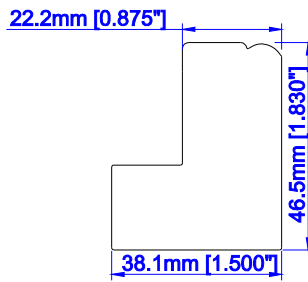

2" Bel Air Z Sill Plate