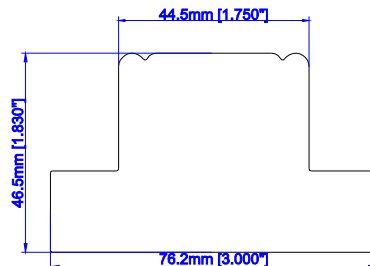

# Frame Styles

1 1/2" Bullnose Z  
1 1/4" Beaded Z  
Sill Plate

2" Bel Air Z Sill Plate

Vintage Hang Strip

1" T Post W/ 1/4" Light Block  
(Deco)

1" T Post W/ 3/4" Light Block  
(L/Z/HS)

Light Block

1 3/4" T Post W/ 1/4" Light  
Block (Deco)

1 3/4" T Post W/ 3/4" Light  
Block (L/Z/HS)

Scribe Trim

3" Deco Sill Frame

2" Sill Plate with 5/8"  
Light Block (Deco)

2" Sill Plate with 3/8"  
Light Block (Deco)

1.5" Sill Plate with  
5/8" Light Block  
(Deco)