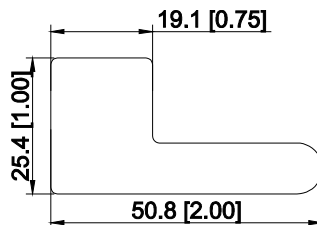

# Frame Styles

1 1/2" Bullnose Z  
1 1/4" Beaded Z  
Sill Plate

2" Bel Air Z Sill Plate

Vintage Hang Strip

1" T Post W/ 1/4" Light Block  
(Deco)

1" T Post W/ 3/4" Light Block  
(L/Z/HS)

Light Block

1 3/4" T Post W/ 1/4" Light  
Block (Deco)

1 3/4" T Post W/ 3/4" Light  
Block (L/Z/HS)

Scribe Trim

3" Deco Sill Frame

2" Sill Plate with 5/8"  
Light Block (Deco)

2" Sill Plate with 3/8"  
Light Block (Deco)

1.5" Sill Plate with  
5/8" Light Block  
(Deco)