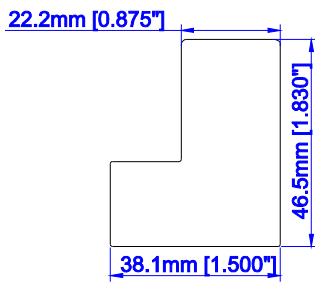

Frame Styles

1 1/2" Bullnose Z
1 1/4" Beaded Z
Sill Plate