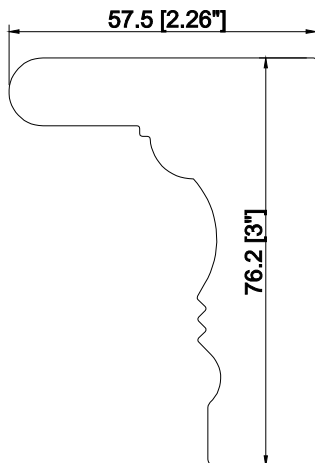

**1 1/2" Bullnose Z Frame**

**2" Bel Air Z Frame**

**3" Crown Z Frame**

**3" Crown Z Sill Plate**

# Frame Styles

1 1/2" Bullnose Z  
1 1/4" Beaded Z  
Sill Plate

2" Bel Air Z Sill Plate

Vintage Hang Strip

1" T Post W/ 1/4" Light Block  
(Deco)

1" T Post W/ 3/4" Light Block  
(L/Z/HS)

Light Block

1 3/4" T Post W/ 1/4" Light  
Block (Deco)

1 3/4" T Post W/ 3/4" Light  
Block (L/Z/HS)

Scribe Trim

3" Deco Sill Frame

2" Sill Plate with 5/8"  
Light Block (Deco)

2" Sill Plate with 3/8"  
Light Block (Deco)

1.5" Sill Plate with  
5/8" Light Block  
(Deco)

1.5" Sill Plate with  
3/8" Light Block  
(Deco)

**Frame Styles**

**Corner Post W/ 3/4"  
Light Block (L/Z/HS)**

**Corner Post W/ 1/4"  
Light Block (Deco)**

**Bay Post W/ 3/4"  
Light Block (L/Z/HS)**

**Bay Post W/ 1/4"  
Light Block (Deco)**