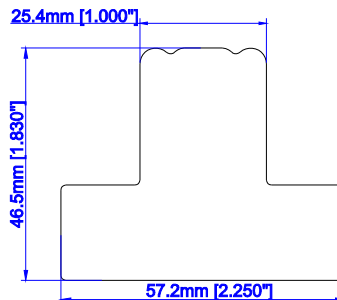

# Frame Styles

1 1/2" Bullnose Z  
1 1/4" Beaded Z  
Sill Plate

2" Bel Air Z Sill Plate

Vintage Hang Strip

1" T Post W/ 1/4" Light Block  
(Deco)

1" T Post W/ 3/4" Light Block  
(L/Z/HS)

Light Block

1 3/4" T Post W/ 1/4" Light  
Block (Deco)

1 3/4" T Post W/ 3/4" Light  
Block (L/Z/HS)

Scribe Trim

3" Deco Sill Frame

2" Sill Plate with 5/8"  
Light Block (Deco)

2" Sill Plate with 3/8"  
Light Block (Deco)

1.5" Sill Plate with  
5/8" Light Block  
(Deco)