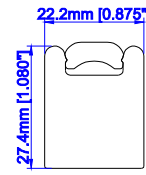

# Frame Styles

**2" Camber Deco Frame**

**2" Classic Deco Frame**

**2" Deco Sill Plate**

**3" Ridge Deco Frame**

**Tilt Out Z Frame**

**Ridge Deco Sill Plate**

**1 1/4" Beaded Z Frame**

**1 1/2" Bullnose Z Frame**

**2" Bel Air Z Frame**

**3" Crown Z Frame**

**3" Crown Z Sill Plate**

# Frame Styles

1 1/2" Bullnose Z  
1 1/4" Beaded Z  
Sill Plate

2" Bel Air Z Sill Plate

Vintage Hang Strip

1" T Post W/ 1/4" Light Block  
(Deco)

1" T Post W/ 3/4" Light Block  
(L/Z/HS)

Light Block

1 3/4" T Post W/ 1/4" Light  
Block (Deco)