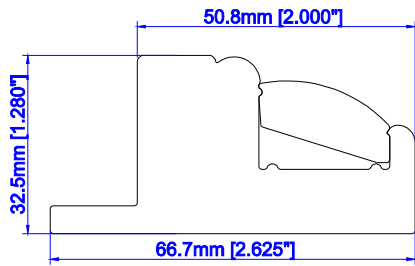

# Frame Styles

**2" Camber Deco Frame**

**2" Classic Deco Frame**

**2" Deco Sill Plate**

**3" Ridge Deco Frame**

**Tilt Out Z Frame**

**Ridge Deco Sill Plate**

**1 1/4" Beaded Z Frame**

**Slim Fit Corner Post for  
90 Degree (L/Z/HS)**

**Slim Fit Bay Post for  
135 Degree (L/Z/HS)**

**Slim Fit Bay Post for  
150 Degree (L/Z/HS)**