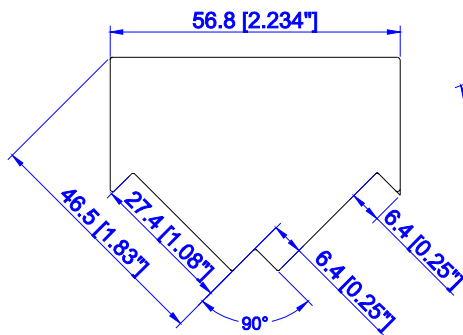

1 3/4" T Post W/ 3/4" Light  
Block (L/Z/HS)

Scribe Trim

3" Deco Sill Frame

2" Sill Plate with 5/8"  
Light Block (Deco)

2" Sill Plate with 3/8"  
Light Block (Deco)

1.5" Sill Plate with  
5/8" Light Block  
(Deco)

1.5" Sill Plate with  
3/8" Light Block  
(Deco)

**Frame Styles**

**Corner Post W/ 3/4"  
Light Block (L/Z/HS)**

**Corner Post W/ 1/4"  
Light Block (Deco)**

**Bay Post W/ 3/4"  
Light Block (L/Z/HS)**

**Bay Post W/ 1/4"  
Light Block (Deco)**

**Slim Fit Corner Post for  
90 Degree (L/Z/HS)**

**Slim Fit Bay Post for  
135 Degree (L/Z/HS)**

**Slim Fit Bay Post for  
150 Degree (L/Z/HS)**