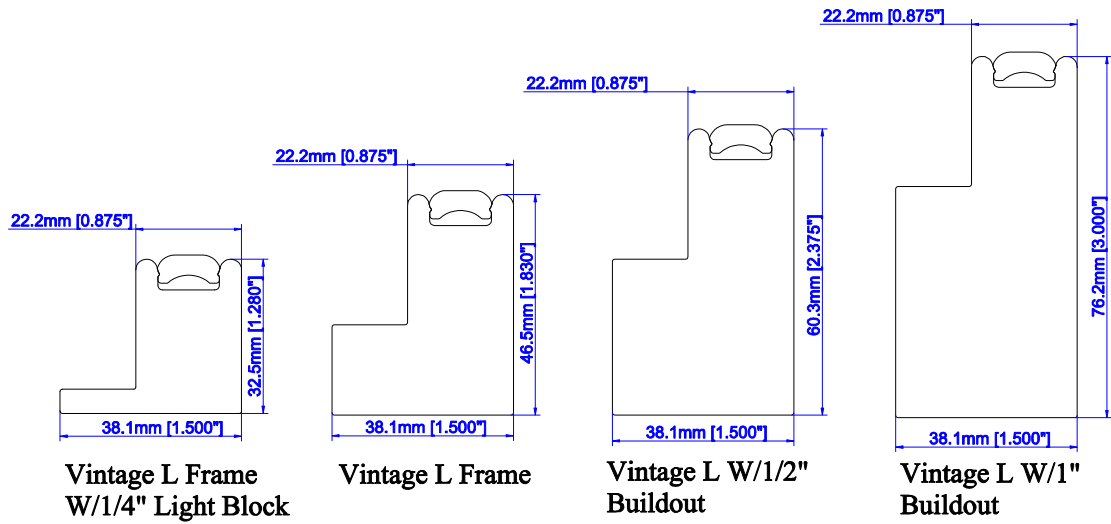

# Frame Styles

**2" Camber Deco Frame**

**2" Classic Deco Frame**

**2" Deco Sill Plate**

**3" Ridge Deco Frame**

**Tilt Out Z Frame**

**Ridge Deco Sill Plate**

**1 1/4" Beaded Z Frame**

1 3/4" T Post W/ 3/4" Light  
Block (L/Z/HS)

Scribe Trim

3" Deco Sill Frame

2" Sill Plate with 5/8"  
Light Block (Deco)

2" Sill Plate with 3/8"  
Light Block (Deco)

1.5" Sill Plate with  
5/8" Light Block  
(Deco)

1.5" Sill Plate with  
3/8" Light Block  
(Deco)

**Frame Styles**

**Corner Post W/ 3/4"  
Light Block (L/Z/HS)**

**Corner Post W/ 1/4"  
Light Block (Deco)**

**Bay Post W/ 3/4"  
Light Block (L/Z/HS)**

**Bay Post W/ 1/4"  
Light Block (Deco)**

**Slim Fit Corner Post for  
90 Degree (L/Z/HS)**

**Slim Fit Bay Post for  
135 Degree (L/Z/HS)**

**Slim Fit Bay Post for  
150 Degree (L/Z/HS)**