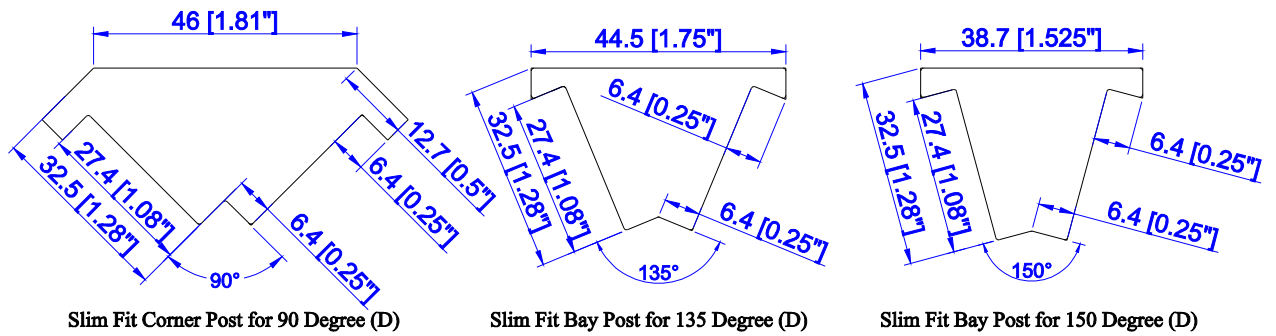

1.5" Sill Plate with  
3/8" Light Block  
(Deco)

**Frame Styles**

**Corner Post W/ 3/4"  
Light Block (L/Z/HS)**

**Corner Post W/ 1/4"  
Light Block (Deco)**

**Bay Post W/ 3/4"  
Light Block (L/Z/HS)**

**Bay Post W/ 1/4"  
Light Block (Deco)**

**Slim Fit Corner Post for  
90 Degree (L/Z/HS)**

**Slim Fit Bay Post for  
135 Degree (L/Z/HS)**

**Slim Fit Bay Post for  
150 Degree (L/Z/HS)**

# Frame Styles

Notch out\*:

- L Frame
- T Post

Specify dimensions in special instruction box.

Pre-drill L or Z Frames: