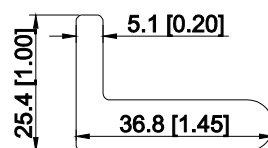

1 3/4" T Post W/ 3/4" Light  
Block (L/Z/HS)

Scribe Trim

3" Deco Sill Frame

2" Sill Plate with 5/8"  
Light Block (Deco)

2" Sill Plate with 3/8"  
Light Block (Deco)

1.5" Sill Plate with  
5/8" Light Block  
(Deco)