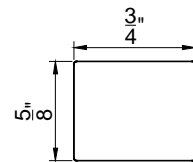

# Frame Styles

1 1/2" Bullnose Z  
1 1/4" Beaded Z  
Sill Plate

2" Bel Air Z Sill Plate

Vintage Hang Strip

1" T Post W/ 1/4" Light Block  
(Deco)

1" T Post W/ 3/4" Light Block  
(L/Z/HS)

Light Block

1 3/4" T Post W/ 1/4" Light  
Block (Deco)

1 3/4" T Post W/ 3/4" Light  
Block (L/Z/HS)

Scribe Trim

3" Deco Sill Frame

2" Sill Plate with 5/8"  
Light Block (Deco)

2" Sill Plate with 3/8"  
Light Block (Deco)

1.5" Sill Plate with  
5/8" Light Block  
(Deco)