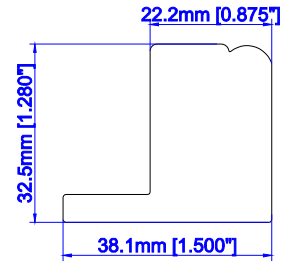

# Frame Styles

**2" Camber Deco Frame**

**2" Classic Deco Frame**

**2" Deco Sill Plate**

**3" Ridge Deco Frame**

**Tilt Out Z Frame**

**Ridge Deco Sill Plate**

**1 1/4" Beaded Z Frame**

1 3/4" T Post W/ 3/4" Light  
Block (L/Z/HS)

Scribe Trim

3" Deco Sill Frame

2" Sill Plate with 5/8"  
Light Block (Deco)

2" Sill Plate with 3/8"  
Light Block (Deco)

1.5" Sill Plate with  
5/8" Light Block  
(Deco)

1.5" Sill Plate with  
3/8" Light Block  
(Deco)

**Frame Styles**

**Corner Post W/ 3/4"  
Light Block (L/Z/HS)**

**Corner Post W/ 1/4"  
Light Block (Deco)**

**Bay Post W/ 3/4"  
Light Block (L/Z/HS)**

**Bay Post W/ 1/4"  
Light Block (Deco)**

**Slim Fit Corner Post for  
90 Degree (L/Z/HS)**

**Slim Fit Bay Post for  
135 Degree (L/Z/HS)**

**Slim Fit Bay Post for  
150 Degree (L/Z/HS)**