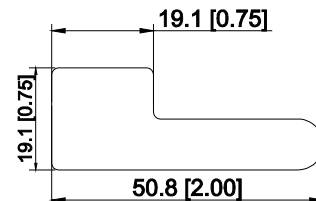

1 3/4" T Post W/ 3/4" Light  
Block (L/Z/HS)

Scribe Trim

3" Deco Sill Frame

2" Sill Plate with 5/8"  
Light Block (Deco)

2" Sill Plate with 3/8"  
Light Block (Deco)

1.5" Sill Plate with  
5/8" Light Block  
(Deco)

1.5" Sill Plate with  
3/8" Light Block  
(Deco)

**Frame Styles**

**Corner Post W/ 3/4"  
Light Block (L/Z/HS)**

**Corner Post W/ 1/4"  
Light Block (Deco)**

**Bay Post W/ 3/4"  
Light Block (L/Z/HS)**

**Bay Post W/ 1/4"  
Light Block (Deco)**