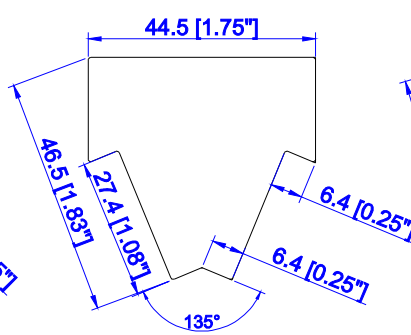

1 3/4" T Post W/ 3/4" Light  
Block (L/Z/HS)

Scribe Trim

3" Deco Sill Frame

2" Sill Plate with 5/8"  
Light Block (Deco)

2" Sill Plate with 3/8"  
Light Block (Deco)

1.5" Sill Plate with  
5/8" Light Block  
(Deco)

1.5" Sill Plate with  
3/8" Light Block  
(Deco)

**Frame Styles**

**Corner Post W/ 3/4"  
Light Block (L/Z/HS)**

**Corner Post W/ 1/4"  
Light Block (Deco)**

**Bay Post W/ 3/4"  
Light Block (L/Z/HS)**

**Bay Post W/ 1/4"  
Light Block (Deco)**

**Slim Fit Corner Post for  
90 Degree (L/Z/HS)**

**Slim Fit Bay Post for  
135 Degree (L/Z/HS)**

**Slim Fit Bay Post for  
150 Degree (L/Z/HS)**

# Frame Styles

Notch out\*:

- L Frame
- T Post

Specify dimensions in special instruction box.

Pre-drill L or Z Frames: