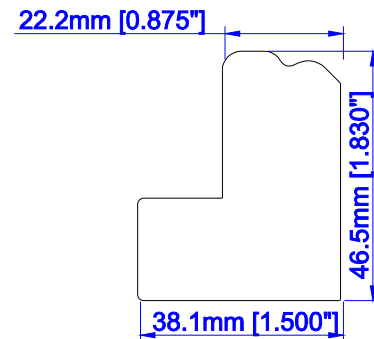

# Frame Styles

**2" Camber Deco Frame**

**2" Classic Deco Frame**

**2" Deco Sill Plate**

**3" Ridge Deco Frame**

**Tilt Out Z Frame**

**Ridge Deco Sill Plate**

**1 1/4" Beaded Z Frame**

**1 1/2" Bullnose Z Frame**

**2" Bel Air Z Frame**

**3" Crown Z Frame**

**3" Crown Z Sill Plate**

1 3/4" T Post W/ 3/4" Light  
Block (L/Z/HS)

Scribe Trim

3" Deco Sill Frame

2" Sill Plate with 5/8"  
Light Block (Deco)

2" Sill Plate with 3/8"  
Light Block (Deco)

1.5" Sill Plate with  
5/8" Light Block  
(Deco)