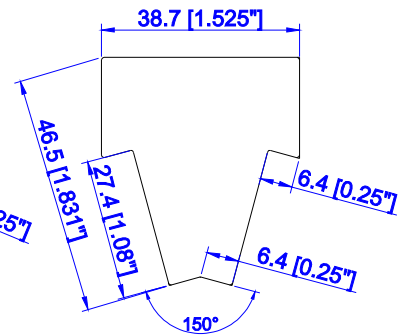

1 3/4" T Post W/ 3/4" Light  
Block (L/Z/HS)

Scribe Trim

3" Deco Sill Frame

2" Sill Plate with 5/8"  
Light Block (Deco)

2" Sill Plate with 3/8"  
Light Block (Deco)

1.5" Sill Plate with  
5/8" Light Block  
(Deco)

1.5" Sill Plate with  
3/8" Light Block  
(Deco)

**Frame Styles**

**Corner Post W/ 3/4"  
Light Block (L/Z/HS)**

**Corner Post W/ 1/4"  
Light Block (Deco)**

**Bay Post W/ 3/4"  
Light Block (L/Z/HS)**

**Bay Post W/ 1/4"  
Light Block (Deco)**

**Slim Fit Corner Post for  
90 Degree (L/Z/HS)**

**Slim Fit Bay Post for  
135 Degree (L/Z/HS)**

**Slim Fit Bay Post for  
150 Degree (L/Z/HS)**

# Frame Styles

Notch out\*:

- L Frame
- T Post

Specify dimensions in special instruction box.

Pre-drill L or Z Frames: