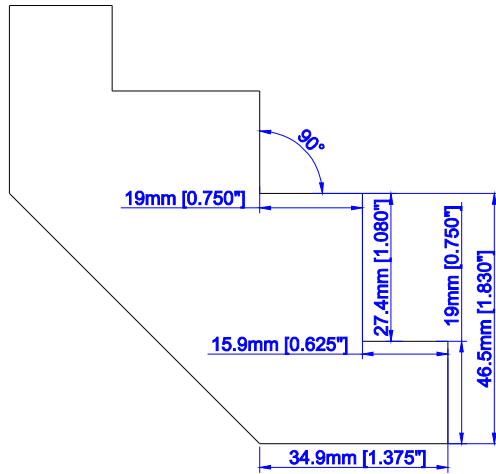

1 3/4" T Post W/ 3/4" Light  
Block (L/Z/HS)

Scribe Trim

3" Deco Sill Frame

2" Sill Plate with 5/8"  
Light Block (Deco)

2" Sill Plate with 3/8"  
Light Block (Deco)

1.5" Sill Plate with  
5/8" Light Block  
(Deco)

1.5" Sill Plate with  
3/8" Light Block  
(Deco)

**Frame Styles**

**Corner Post W/ 3/4"  
Light Block (L/Z/HS)**

**Corner Post W/ 1/4"  
Light Block (Deco)**

**Bay Post W/ 3/4"  
Light Block (L/Z/HS)**

**Bay Post W/ 1/4"  
Light Block (Deco)**

**Slim Fit Corner Post for  
90 Degree (L/Z/HS)**

**Slim Fit Bay Post for  
135 Degree (L/Z/HS)**

**Slim Fit Bay Post for  
150 Degree (L/Z/HS)**

# Frame Styles

Notch out\*:

- L Frame
- T Post

Specify dimensions in special instruction box.

Pre-drill L or Z Frames: