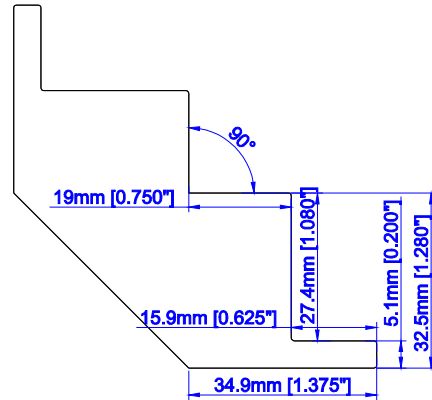

1 3/4" T Post W/ 3/4" Light  
Block (L/Z/HS)

Scribe Trim

3" Deco Sill Frame

2" Sill Plate with 5/8"  
Light Block (Deco)

2" Sill Plate with 3/8"  
Light Block (Deco)

1.5" Sill Plate with  
5/8" Light Block  
(Deco)

1.5" Sill Plate with  
3/8" Light Block  
(Deco)

**Frame Styles**

**Corner Post W/ 3/4"  
Light Block (L/Z/HS)**

**Corner Post W/ 1/4"  
Light Block (Deco)**

**Bay Post W/ 3/4"  
Light Block (L/Z/HS)**

**Bay Post W/ 1/4"  
Light Block (Deco)**

**Slim Fit Corner Post for  
90 Degree (L/Z/HS)**

**Slim Fit Bay Post for  
135 Degree (L/Z/HS)**

**Slim Fit Bay Post for  
150 Degree (L/Z/HS)**