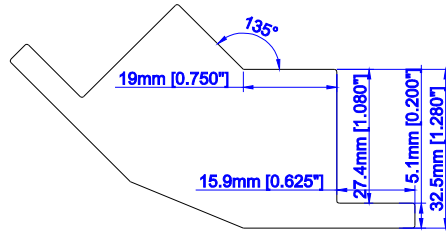

1 3/4" T Post W/ 3/4" Light  
Block (L/Z/HS)

Scribe Trim

3" Deco Sill Frame

2" Sill Plate with 5/8"  
Light Block (Deco)

2" Sill Plate with 3/8"  
Light Block (Deco)

1.5" Sill Plate with  
5/8" Light Block  
(Deco)

1.5" Sill Plate with  
3/8" Light Block  
(Deco)

**Frame Styles**

**Corner Post W/ 3/4"  
Light Block (L/Z/HS)**

**Corner Post W/ 1/4"  
Light Block (Deco)**

**Bay Post W/ 3/4"  
Light Block (L/Z/HS)**

**Bay Post W/ 1/4"  
Light Block (Deco)**

**Slim Fit Corner Post for  
90 Degree (L/Z/HS)**

**Slim Fit Bay Post for  
135 Degree (L/Z/HS)**

**Slim Fit Bay Post for  
150 Degree (L/Z/HS)**

# Frame Styles

Notch out\*:

- L Frame
- T Post

Specify dimensions in special instruction box.

Pre-drill L or Z Frames: