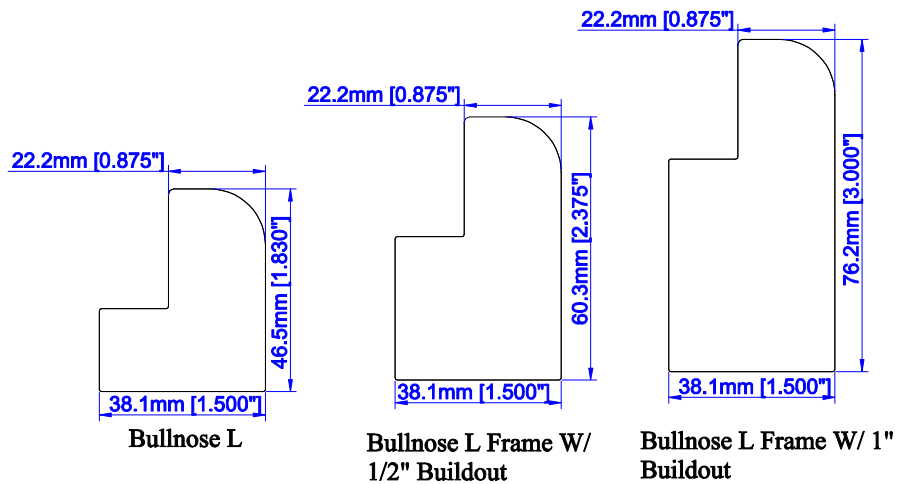

# Frame Styles

**2" Camber Deco Frame**

**2" Classic Deco Frame**

**2" Deco Sill Plate**

**3" Ridge Deco Frame**

**Tilt Out Z Frame**

**Ridge Deco Sill Plate**

**1 1/4" Beaded Z Frame**

1 3/4" T Post W/ 3/4" Light  
Block (L/Z/HS)

Scribe Trim

3" Deco Sill Frame

2" Sill Plate with 5/8"  
Light Block (Deco)

2" Sill Plate with 3/8"  
Light Block (Deco)

1.5" Sill Plate with  
5/8" Light Block  
(Deco)

1.5" Sill Plate with  
3/8" Light Block  
(Deco)

**Frame Styles**

**Corner Post W/ 3/4"  
Light Block (L/Z/HS)**

**Corner Post W/ 1/4"  
Light Block (Deco)**

**Bay Post W/ 3/4"  
Light Block (L/Z/HS)**

**Bay Post W/ 1/4"  
Light Block (Deco)**

**Slim Fit Corner Post for  
90 Degree (L/Z/HS)**

**Slim Fit Bay Post for  
135 Degree (L/Z/HS)**

**Slim Fit Bay Post for  
150 Degree (L/Z/HS)**