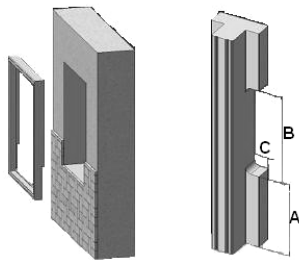

1.5" Sill Plate with  
3/8" Light Block  
(Deco)

**Frame Styles**

**Corner Post W/ 3/4"  
Light Block (L/Z/HS)**

**Corner Post W/ 1/4"  
Light Block (Deco)**

**Bay Post W/ 3/4"  
Light Block (L/Z/HS)**

**Bay Post W/ 1/4"  
Light Block (Deco)**

**Slim Fit Corner Post for  
90 Degree (L/Z/HS)**

**Slim Fit Bay Post for  
135 Degree (L/Z/HS)**

**Slim Fit Bay Post for  
150 Degree (L/Z/HS)**

# Frame Styles

Notch out\*:

- L Frame
- T Post

Specify dimensions in special instruction box.

Pre-drill L or Z Frames: