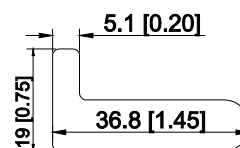

1 3/4" T Post W/ 3/4" Light  
Block (L/Z/HS)

Scribe Trim

3" Deco Sill Frame

2" Sill Plate with 5/8"  
Light Block (Deco)

2" Sill Plate with 3/8"  
Light Block (Deco)

1.5" Sill Plate with  
5/8" Light Block  
(Deco)