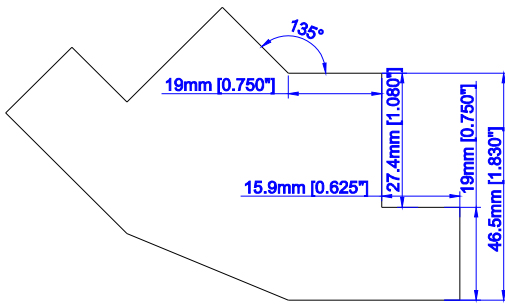

1 3/4" T Post W/ 3/4" Light  
Block (L/Z/HS)

Scribe Trim

3" Deco Sill Frame

2" Sill Plate with 5/8"  
Light Block (Deco)

2" Sill Plate with 3/8"  
Light Block (Deco)

1.5" Sill Plate with  
5/8" Light Block  
(Deco)

1.5" Sill Plate with  
3/8" Light Block  
(Deco)

**Frame Styles**

**Corner Post W/ 3/4"  
Light Block (L/Z/HS)**

**Corner Post W/ 1/4"  
Light Block (Deco)**

**Bay Post W/ 3/4"  
Light Block (L/Z/HS)**

**Bay Post W/ 1/4"  
Light Block (Deco)**

**Slim Fit Corner Post for  
90 Degree (L/Z/HS)**

**Slim Fit Bay Post for  
135 Degree (L/Z/HS)**

**Slim Fit Bay Post for  
150 Degree (L/Z/HS)**