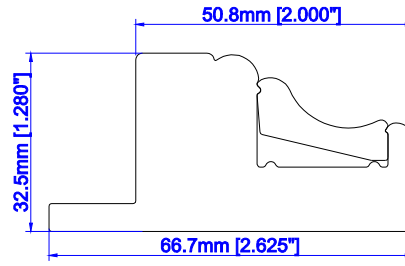

# Frame Styles

**2" Camber Deco Frame**

**2" Classic Deco Frame**

**2" Deco Sill Plate**

**3" Ridge Deco Frame**

**Tilt Out Z Frame**

**Ridge Deco Sill Plate**

**1 1/4" Beaded Z Frame**

1 3/4" T Post W/ 3/4" Light  
Block (L/Z/HS)

Scribe Trim

3" Deco Sill Frame

2" Sill Plate with 5/8"  
Light Block (Deco)

2" Sill Plate with 3/8"  
Light Block (Deco)

1.5" Sill Plate with  
5/8" Light Block  
(Deco)

**Slim Fit Corner Post for  
90 Degree (L/Z/HS)**

**Slim Fit Bay Post for  
135 Degree (L/Z/HS)**

**Slim Fit Bay Post for  
150 Degree (L/Z/HS)**