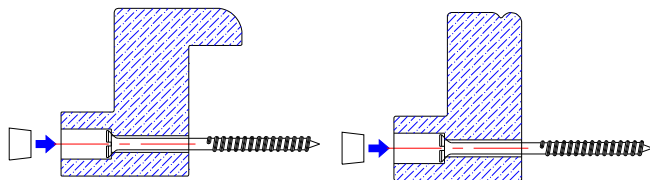

**Slim Fit Corner Post for  
90 Degree (L/Z/HS)**

**Slim Fit Bay Post for  
135 Degree (L/Z/HS)**

**Slim Fit Bay Post for  
150 Degree (L/Z/HS)**

# Frame Styles

Notch out\*:

- L Frame
- T Post

Specify dimensions in special instruction box.

Pre-drill L or Z Frames: