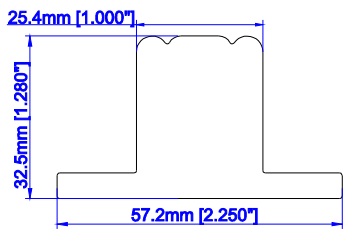

# Frame Styles

1 1/2" Bullnose Z  
1 1/4" Beaded Z  
Sill Plate

2" Bel Air Z Sill Plate

Vintage Hang Strip

1" T Post W/ 1/4" Light Block  
(Deco)

1" T Post W/ 3/4" Light Block  
(L/Z/HS)

Light Block

1 3/4" T Post W/ 1/4" Light  
Block (Deco)

1 3/4" T Post W/ 3/4" Light  
Block (L/Z/HS)

Scribe Trim

3" Deco Sill Frame

2" Sill Plate with 5/8"  
Light Block (Deco)

2" Sill Plate with 3/8"  
Light Block (Deco)

1.5" Sill Plate with  
5/8" Light Block  
(Deco)