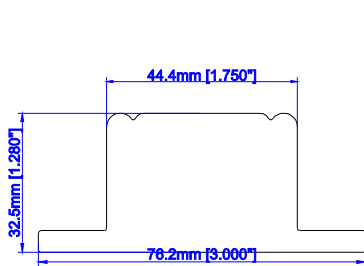

# Frame Styles

1 1/2" Bullnose Z  
1 1/4" Beaded Z  
Sill Plate

2" Bel Air Z Sill Plate

Vintage Hang Strip

1" T Post W/ 1/4" Light Block  
(Deco)

1" T Post W/ 3/4" Light Block  
(L/Z/HS)

Light Block

1 3/4" T Post W/ 1/4" Light  
Block (Deco)

1 3/4" T Post W/ 3/4" Light  
Block (L/Z/HS)

Scribe Trim

3" Deco Sill Frame

2" Sill Plate with 5/8"  
Light Block (Deco)

2" Sill Plate with 3/8"  
Light Block (Deco)

1.5" Sill Plate with  
5/8" Light Block  
(Deco)