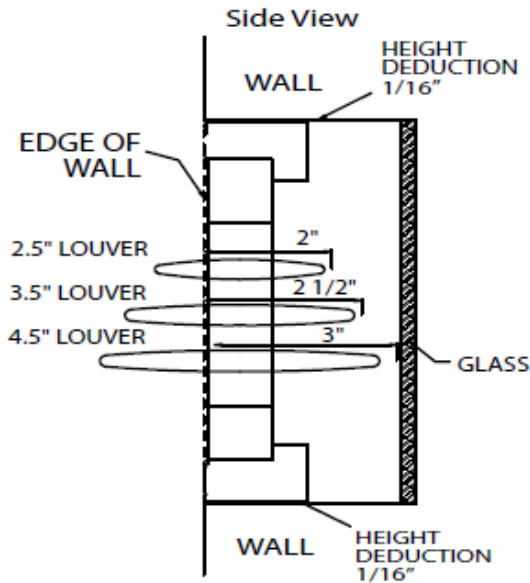

# Louver

Louver Size: 2 1/2", 3 1/2", 4 1/2"

Louver to Window Clearance

**Small Z-frame / Single Beaded Z-frame**  
**(Frame Code: SMZ) / (Frame Code: SBZ)**

**Large Z-frame / Medium Z-frame**  
**(Frame Code: LGZ) / (Frame Code: MDZ)**

**L-frame Inside Mount**  
**(Frame Code: LFI)**

**Malibu Z-frame**  
**(Frame Code: LGZ)**