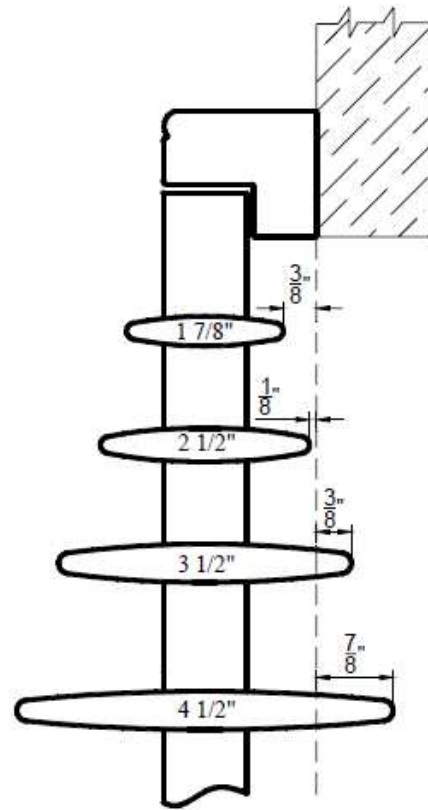

Norman Woodlore

L Frame  
w/ 13/64 " Light Block

L Frame

2" Bel Air Z Frame

3" Crown Z Frame

# Louver

Louver Size: 2 1/2", 3 1/2", 4 1/2"

Louver to Window Clearance

**Small Z-frame / Single Beaded Z-frame**  
**(Frame Code: SMZ) / (Frame Code: SBZ)**

**Large Z-frame / Medium Z-frame**  
**(Frame Code: LGZ) / (Frame Code: MDZ)**