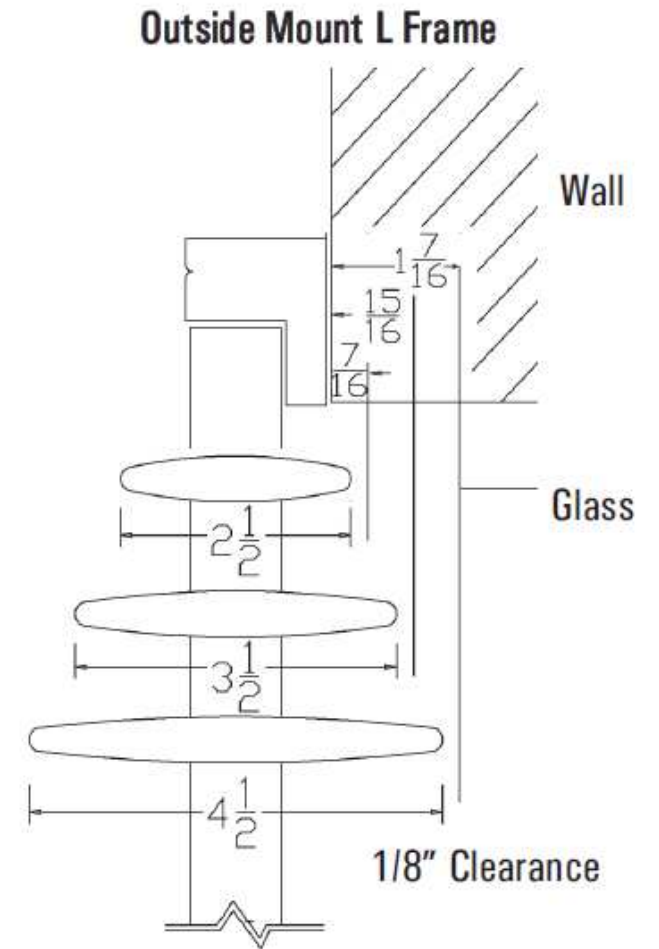

Norman Woodlore

L Frame  
w/ 13/64 " Light Block

L Frame

2" Bel Air Z Frame

3" Crown Z Frame

# Louver

Louver Size: 2 1/2", 3 1/2", 4 1/2"

Louver to Window Clearance

**Small Z-frame / Single Beaded Z-frame**  
**(Frame Code: SMZ) / (Frame Code: SBZ)**

**Large Z-frame / Medium Z-frame**  
**(Frame Code: LGZ) / (Frame Code: MDZ)**