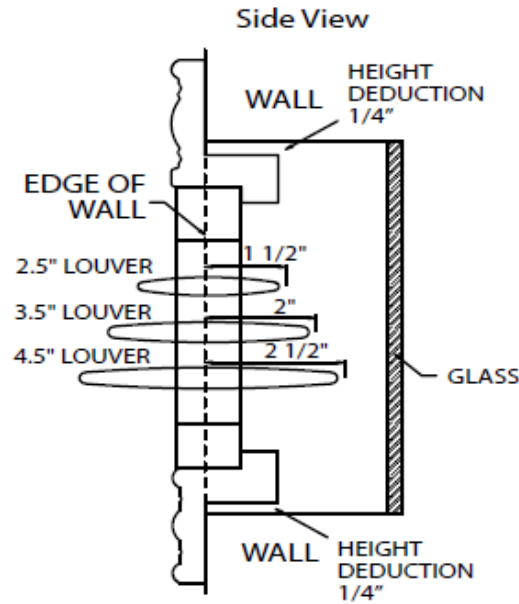

# Louver

Louver Size: 2 1/2", 3 1/2", 4 1/2"

Louver to Window Clearance

**Small Z-frame / Single Beaded Z-frame**  
**(Frame Code: SMZ) / (Frame Code: SBZ)**

**Large Z-frame / Medium Z-frame**  
**(Frame Code: LGZ) / (Frame Code: MDZ)**