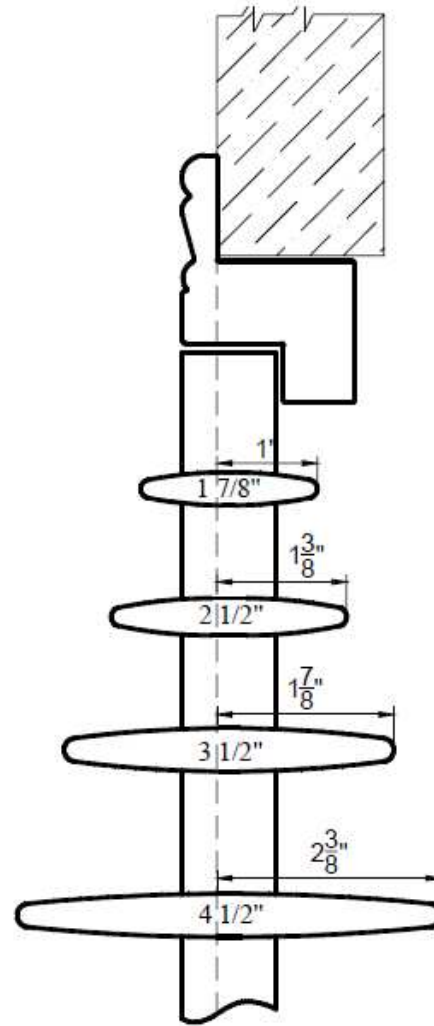

Norman Woodlore

L Frame  
w/ 13/64 " Light Block

L Frame

2" Bel Air Z Frame

3" Crown Z Frame

# Louver

Louver Size: 2 1/2", 3 1/2", 4 1/2"

Louver to Window Clearance

**Small Z-frame / Single Beaded Z-frame**  
**(Frame Code: SMZ) / (Frame Code: SBZ)**

**Large Z-frame / Medium Z-frame**  
**(Frame Code: LGZ) / (Frame Code: MDZ)**