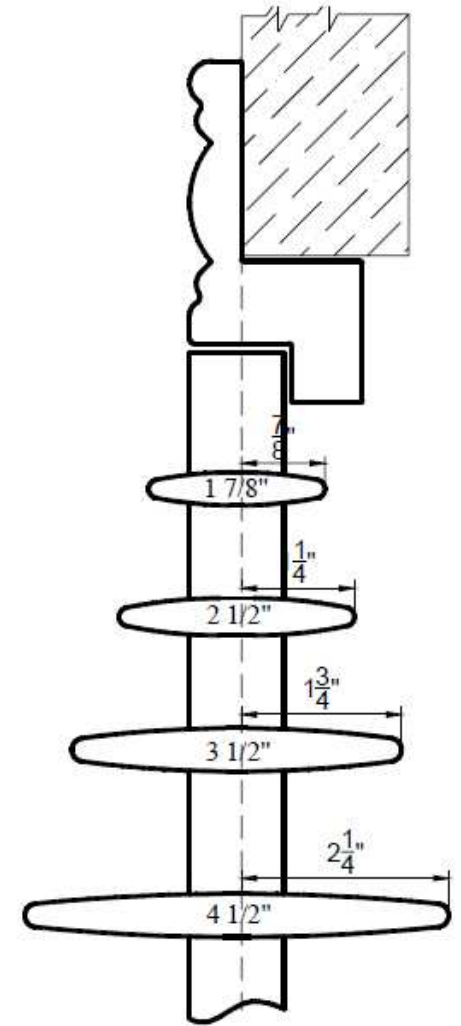

Norman Woodlore

L Frame  
w/ 13/64 " Light Block

L Frame

2" Bel Air Z Frame

3" Crown Z Frame

# Louver

Louver Size: 2 1/2", 3 1/2", 4 1/2"

Louver to Window Clearance

**Small Z-frame / Single Beaded Z-frame**  
**(Frame Code: SMZ) / (Frame Code: SBZ)**

**Large Z-frame / Medium Z-frame**  
**(Frame Code: LGZ) / (Frame Code: MDZ)**

**L-frame Inside Mount**  
**(Frame Code: LFI)**

**Malibu Z-frame**  
**(Frame Code: LGZ)**