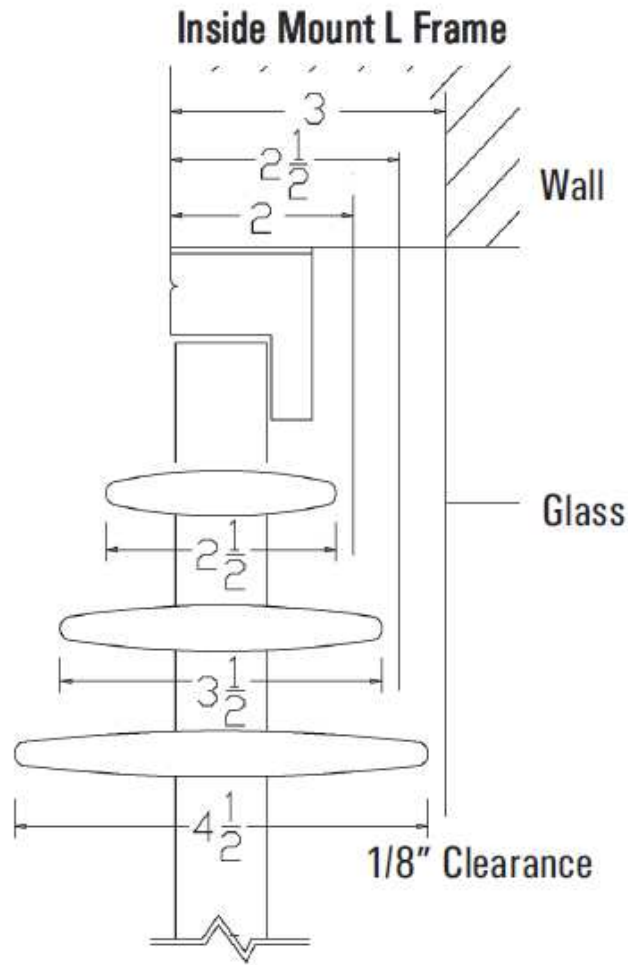

Norman Woodlore

L Frame  
w/ 13/64 " Light Block

L Frame

2" Bel Air Z Frame

3" Crown Z Frame

# Louver

Louver Size: 2 1/2", 3 1/2", 4 1/2"

Louver to Window Clearance

**Small Z-frame / Single Beaded Z-frame**  
**(Frame Code: SMZ) / (Frame Code: SBZ)**

**Large Z-frame / Medium Z-frame**  
**(Frame Code: LGZ) / (Frame Code: MDZ)**