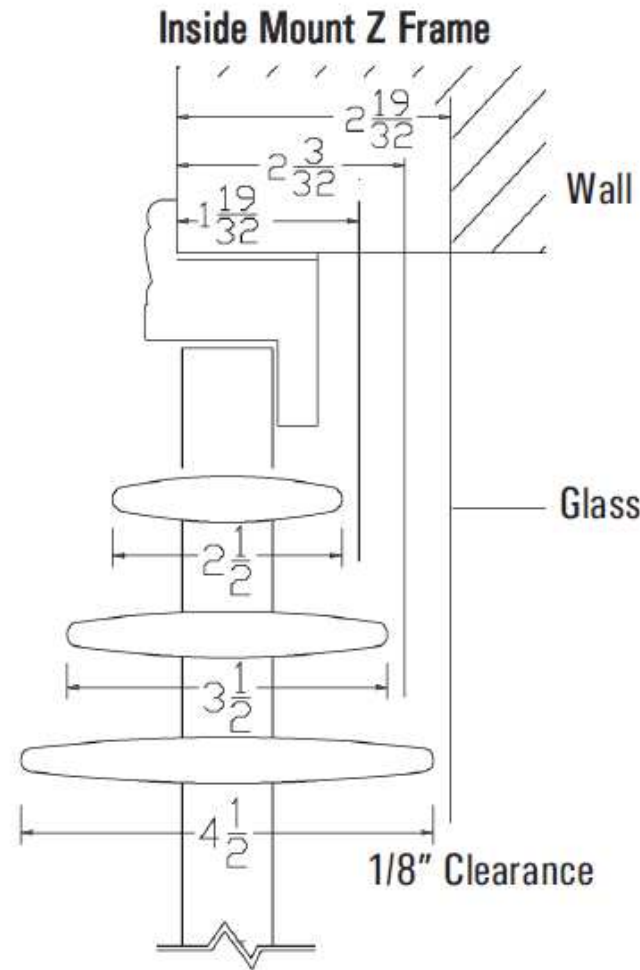

Norman Woodlore

L Frame  
w/ 13/64 " Light Block

L Frame

2" Bel Air Z Frame

3" Crown Z Frame

# Louver

Louver Size: 2 1/2", 3 1/2", 4 1/2"

Louver to Window Clearance

**Small Z-frame / Single Beaded Z-frame**  
**(Frame Code: SMZ) / (Frame Code: SBZ)**

**Large Z-frame / Medium Z-frame**  
**(Frame Code: LGZ) / (Frame Code: MDZ)**