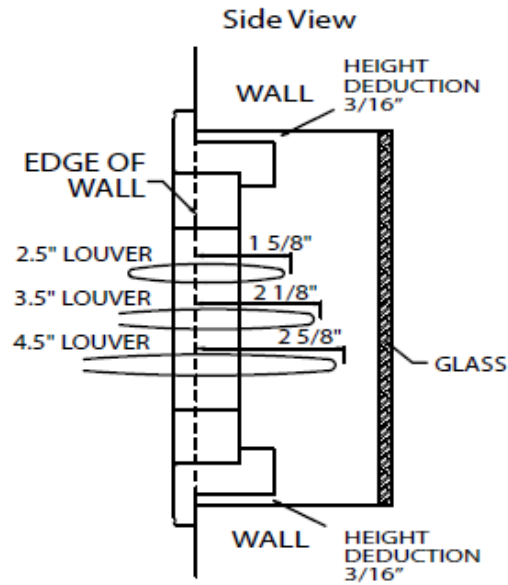

Norman Woodlore

L Frame  
w/ 13/64 " Light Block

L Frame

2" Bel Air Z Frame

3" Crown Z Frame

# Louver

Louver Size: 2 1/2", 3 1/2", 4 1/2"

Louver to Window Clearance

**Small Z-frame / Single Beaded Z-frame**  
**(Frame Code: SMZ) / (Frame Code: SBZ)**

**Large Z-frame / Medium Z-frame**  
**(Frame Code: LGZ) / (Frame Code: MDZ)**