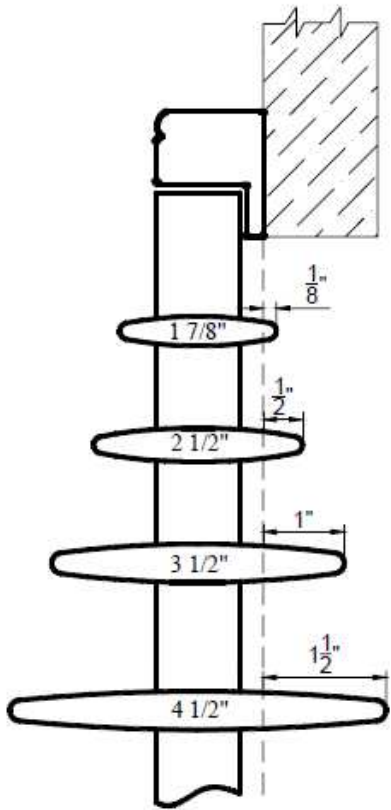

Norman Woodlore

L Frame  
w/ 13/64 " Light Block

L Frame

2" Bel Air Z Frame

3" Crown Z Frame

# Louver

Louver Size: 2 1/2", 3 1/2", 4 1/2"

Louver to Window Clearance

**Small Z-frame / Single Beaded Z-frame**  
**(Frame Code: SMZ) / (Frame Code: SBZ)**

**Large Z-frame / Medium Z-frame**  
**(Frame Code: LGZ) / (Frame Code: MDZ)**